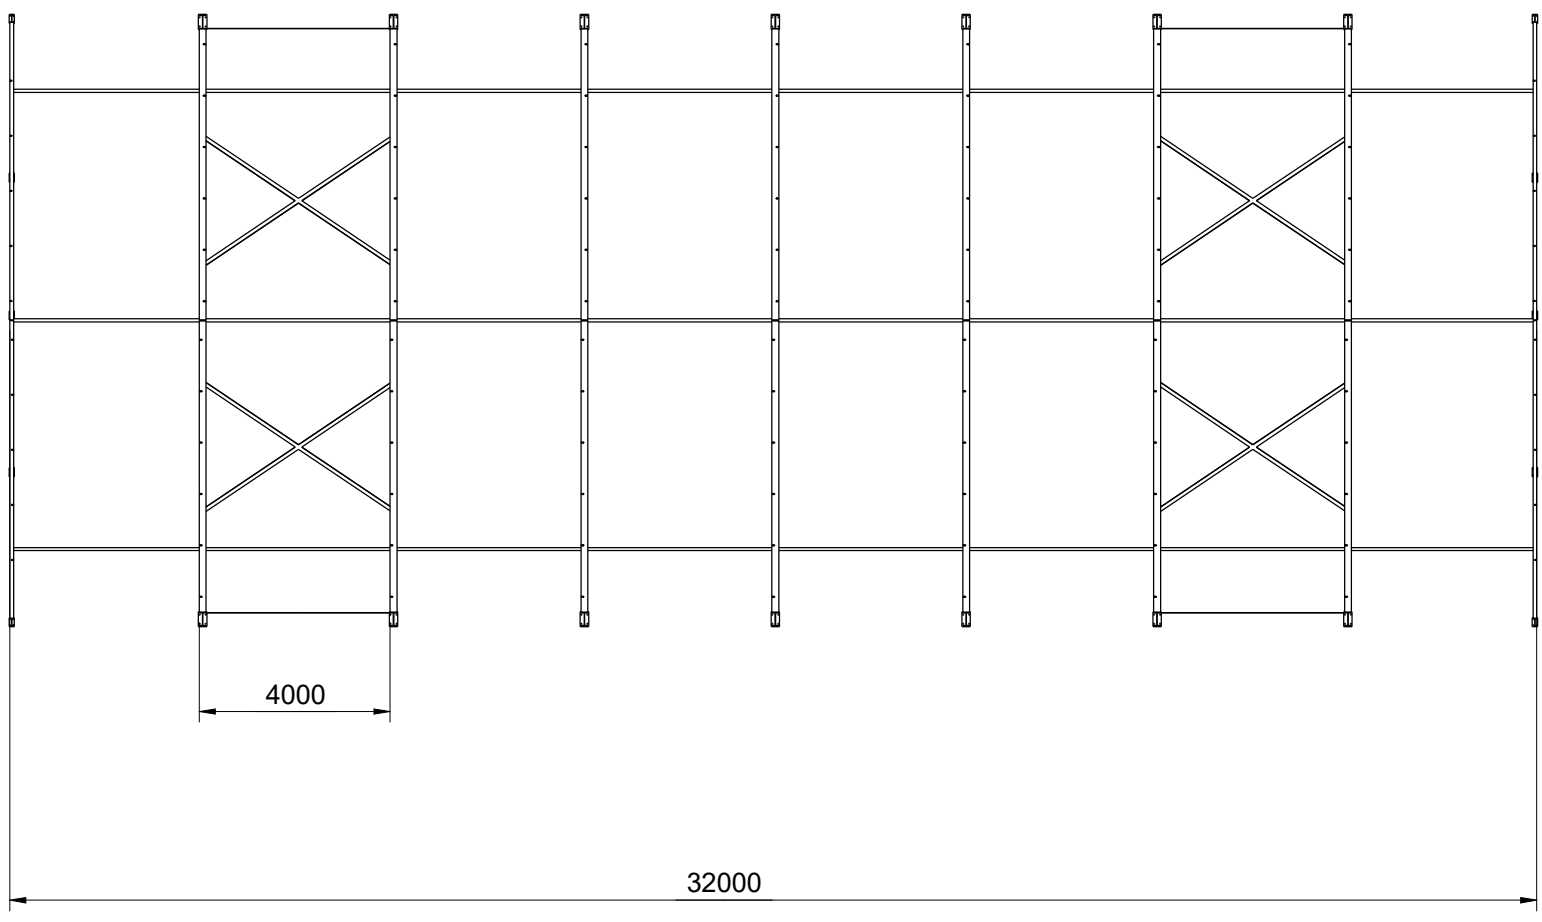

Itemref	Quantity	Title/Name, designation, material, dimension etc			Article No./Reference	
Drawn by		Checked by	Approved by - date	Filename	Date	Scale
		Loods 16.4Mx32Mx4.5M				
		Staal S235 thermisch verzinkt	Edition		Sheet	