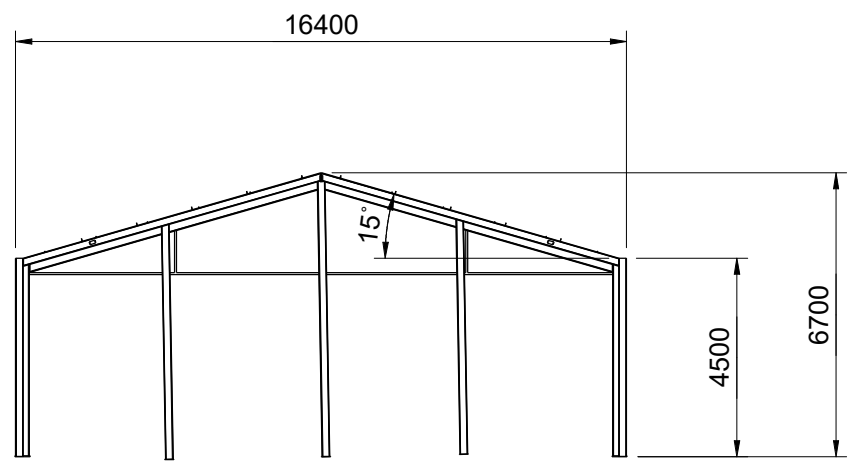

Itemref	Quantity	Title/Name, designation, material, dimension etc			Article No./Reference	
Drawn by		Checked by	Approved by - date	Filename	Date	Scale
		Loods 16.4Mx32Mx4.5M				
		Staal S235 thermisch verzinkt	Edition		Sheet	