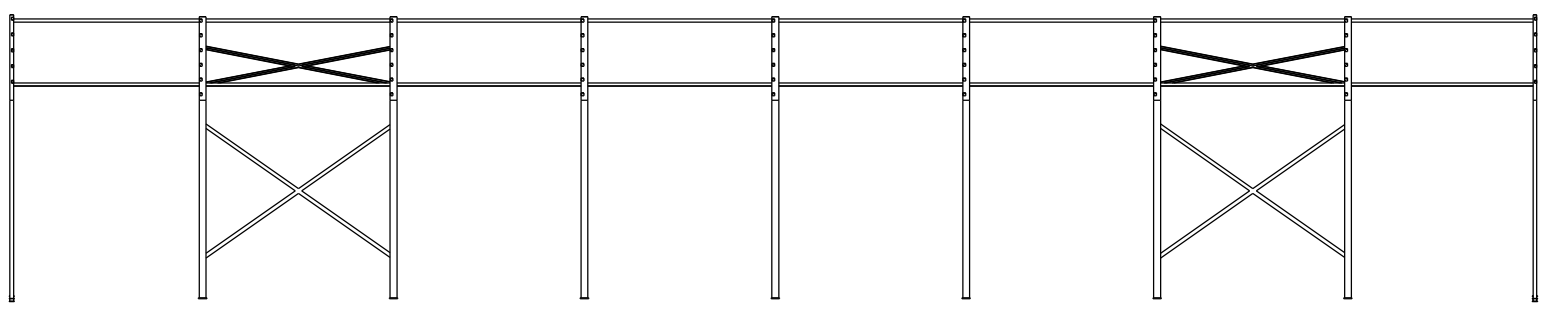

Itemref	Quantity	Title/Name, designation, material, dimension etc			Article No./Reference	
Drawn by		Checked by	Approved by - date	Filename	Date	Scale
		Loods 16.4Mx32Mx4.5M				
		Staal S235 thermisch verzinkt	Edition		Sheet	