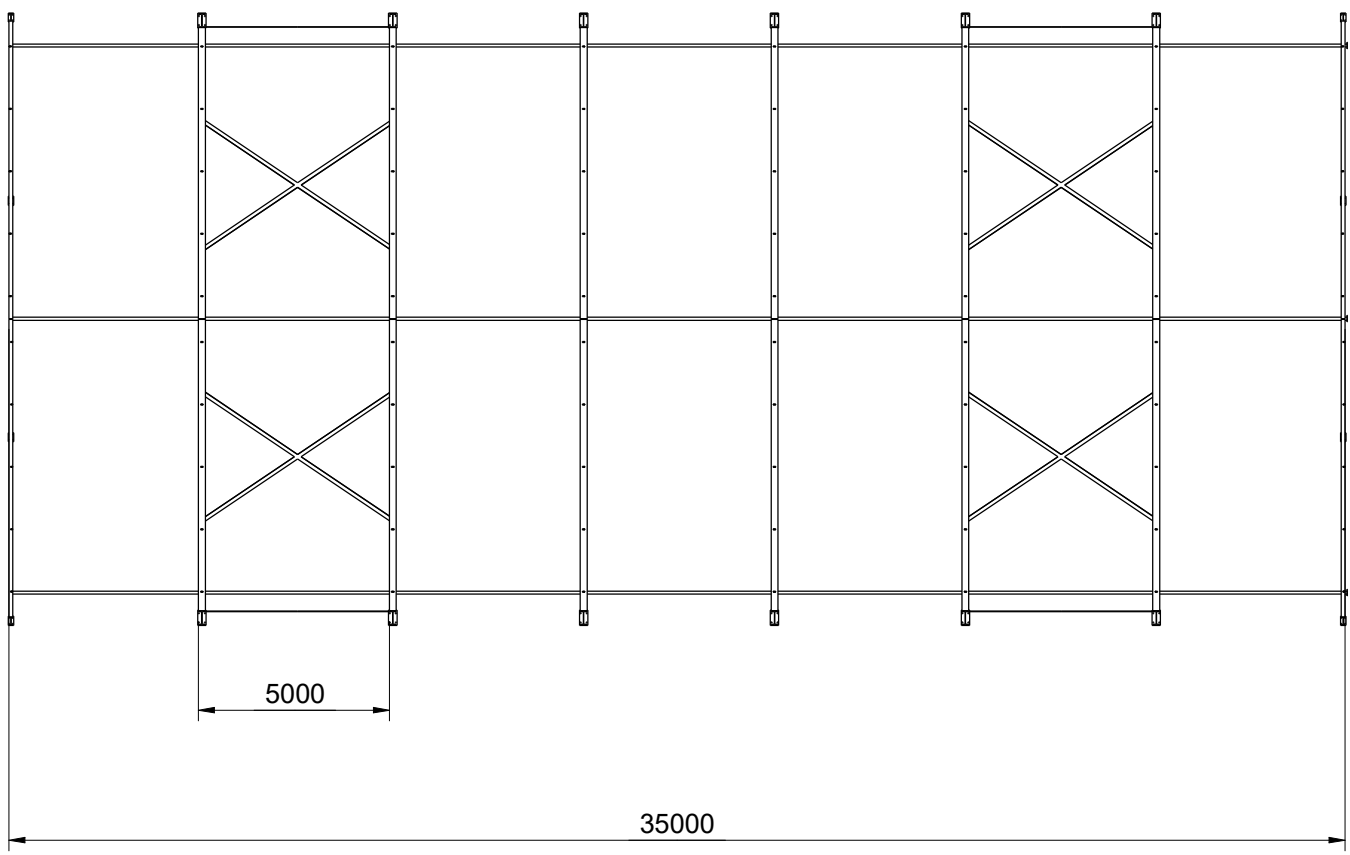

Itemref	Quantity	Title/Name, designation, material, dimension etc			Article No./Reference	
Drawn by		Checked by	Approved by - date	Filename	Date	Scale
				Loods schuin dak 11.9x35x4.9		
				Staal S235 Antraciet geverfd	Edition	Sheet