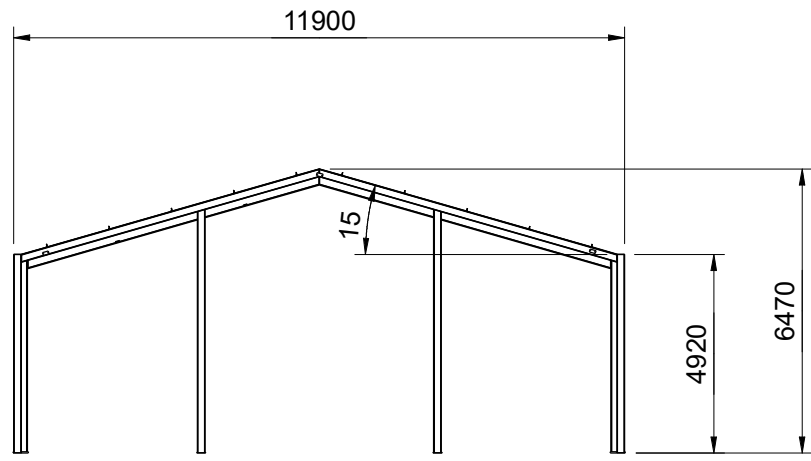

Itemref	Quantity	Title/Name, designation, material, dimension etc			Article No./Reference	
Drawn by		Checked by	Approved by - date	Filename	Date	Scale
				Loods schuin dak 11.9x35x4.9		
				Staal S235 Antraciet geverfd	Edition	Sheet