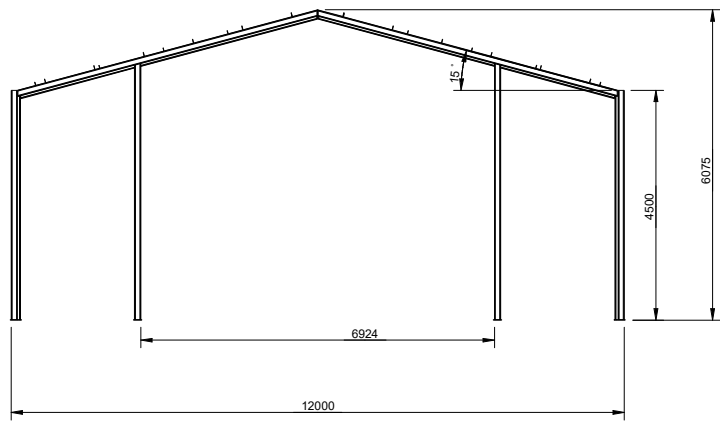

Itemref	Quantity	Title/Name, designation, material, dimension etc	Article No./Reference		
Drawn by PVH	Checked by	Approved by - date	Filename	Date	Scale
		Loods 12Mx25Mx4.5M			
		Antraciet gecoat	Edition	Sheet	