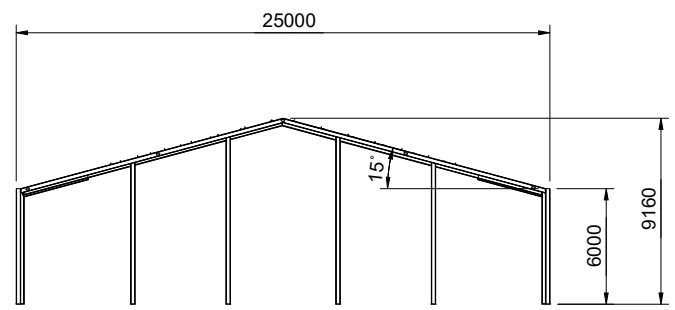

Itemref	Quantity	Title/Name, designation, material, dimension etc	Article No./Reference
		Loods 25Mx55Mx6M	
S235 zwart geverfd		Edition	Sheet

Itemref	Quantity	Title/Name, designation, material, dimension etc	Article No./Reference		
Drawn by	Checked by	Approved by - date	Filename	Date	Scale
		Loods 25Mx55Mx6M			
		Staal S235 zwart geverfd	Edition	Sheet	